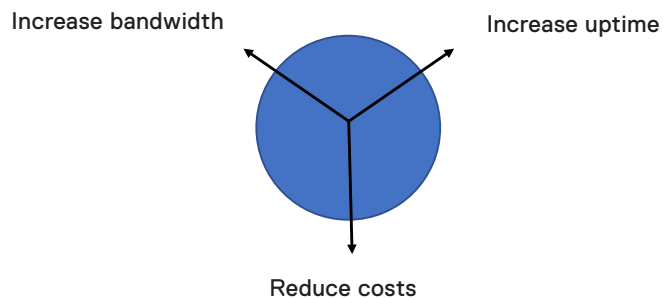

SD-WAN value proposition

Solution components

Dell EMC Edge Appliances

- Dell supply chain
- Factory integrated
- Dell Support

VMware Edge Software

- Zero Touch Deployment to reduce opex
- Subscription bandwidth tiers
- Dell/VMware support