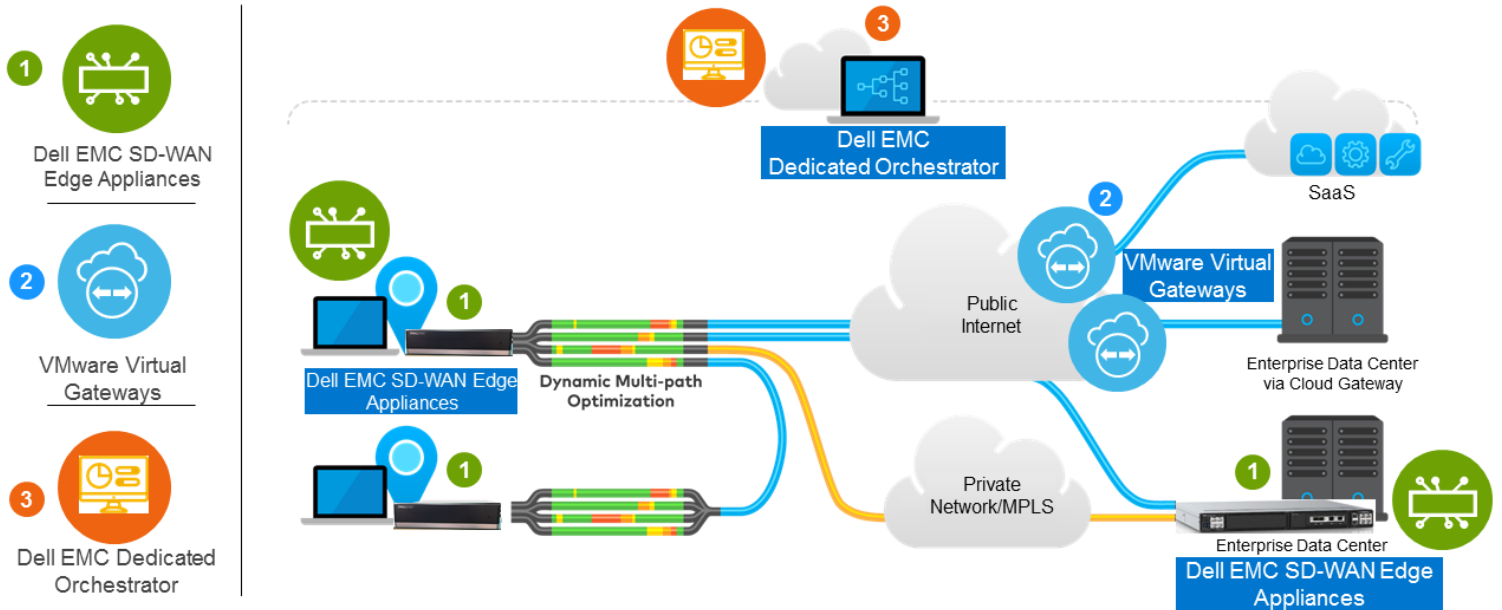

### Transform Networking for your Modern Applications

**Dell EMC SD-WAN Solution powered by VMware delivers advanced Cloud-based capabilities and saves time, money, and resources.**

- ✓ **Adapt to Change** – Purpose-built networking appliances with Intel processors that are easy to rapidly deploy, configure, and dynamically control
- ✓ **Improve Availability**– Run mission-critical workloads with confidence without worrying about otherwise unreliable network connections
- ✓ **Save Money** – Make operations more consistent, leverage commodity broadband connections, and centralize networking management

# Complete SD-WAN Transformation

Three powerful components combined in one transformative solution

Dell EMC SD-WAN Solution offers an unmatched experience, featuring powerful appliances with Intel processors factory-integrated with VMware's leading software. Backed by Dell EMC's global supply chain, high-SLA support, and full suite of services, Dell EMC SD-WAN Solution addresses enterprise-level WAN modernization challenges. The solution is made up of three unique components- Dell EMC Edge appliances, a dedicated Dell EMC orchestrator, and VMware Virtual Cloud Gateways-- all factory-integrated as one for rapid deployment, seamless operations, and complete SD-WAN transformation.

Dell EMC Edge Appliances	Dell EMC Dedicated Orchestrator	VMware Virtual Cloud Gateways
All in one, hardware + software	Centralized Management	Global network of cloud gateways
Intel processors and DDR memory	Zero-touch provisioning	Optimized for application performance
Branch and Core Data Center models	Group Policies	30+ Regions
Wide range of bandwidth options	Automatic link profiling	99.99% Reliability SLA

## All-in-One Simplicity for SD-WAN

Dell EMC Edge Appliances, Dedicated Orchestrator, and Virtual Gateways working in unison